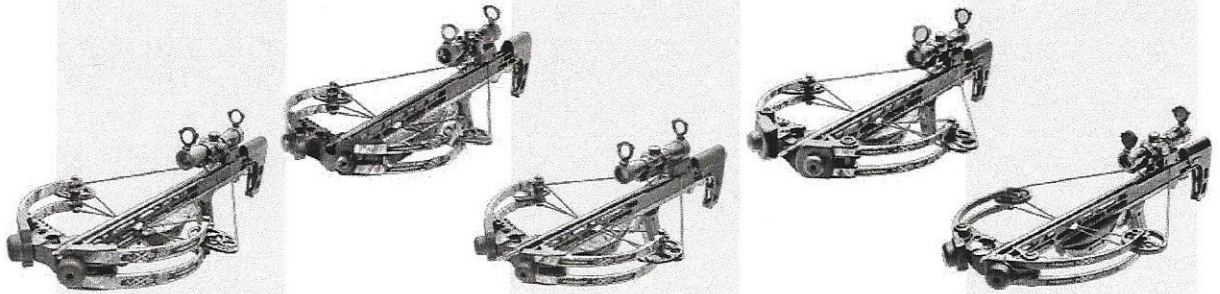

MISSION® MXB 2016 CROSSBOW SPECIFICATIONS AND PRICE LIST

MXB 400

MXB 360

MXB DAGGER

MXB 320

MXB SNIPER LITE

Speed (up to)	400+	360	340	320	310
Width*	19 1/2"	19 1/2"	19 1/2"	19 1/2"	20 1/2"
Length	34"	35"	30"	32 3/4"	32 3/4"
Powerstroke	14"	14"	10"	12"	14"
Finish	Lost Camo®AT	Lost Camo®AT	Lost Camo®AT	Lost Camo®AT	Black
Draw Weights	200, 175, 150, 125 lbs.	160, 125, 100 lbs.	220, 200, 150, 125 lbs.	180, 150, 125, 100 lbs.	150 lbs.
Bow Weight**	6.9 lbs. (with acc. rail)	6.55 lbs.	6.3 lbs.	6.5 lbs.	5.96 lbs.
Crossbow with BASIC PACKAGE	\$1,449	\$1,149	\$1,099	\$949	\$849
Crossbow with HUNTER PACKAGE	\$1,549	\$1,249	\$1,199	\$1,049	\$949
Crossbow with PRO PACKAGE	\$1,649	\$1,349	\$1,299	\$1,149	\$1,049

All specifications are approximate.

* Not axle to axle ** Bow weight without accessories

MXB® BASIC PACKAGE

Hawke® 4x32 Wire Reticle, Non illuminated scope
3 Mission® Bolt/Arrows
Mission® MX-3 Quiver (Black finish only)
Rail Lube

MXB® HUNTER PACKAGE

Hawke® 1x32 SR Etched Reticle, Illuminated scope
3 Mission® Bolt/Arrows
Mission® MX-3 Quiver (Black finish only)
Rail Lube

MXB® PRO PACKAGE

Hawke® XB-1 1.5x32 SR Etched Reticle, Variable speed, 2-color Illuminated scope Match Grade Rings
3 Mission® Bolt/Arrows
Mission® MX-3 Quiver (Black finish only)
Rail Lube